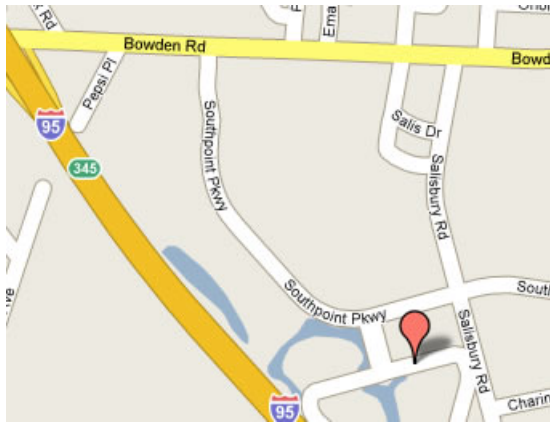

Jacksonville SEC Location/Directions

From the westside: take I-10 East to I-95 South. Continue on I-95 South across the Fuller Warren bridge. Take I-95 South to the University Boulevard East exit (346A). Turn right at first stop light onto Spring Park Road and continue to the traffic light then take a left onto Bowden Road. Go to the next traffic light, Southpoint Parkway, and turn right. Follow Southpoint Parkway and turn right into 95 Corporate Center. We are the three story white building on the left. We are located on the corner of Southpoint Parkway and Salisbury Road.

From the airport: take I-95 South to the University Boulevard East exit (346A). Turn right at first stop light onto Spring Park Road and continue to the traffic light then take a left onto Bowden Road. Go to the next traffic light, Southpoint Parkway, and turn right. Follow Southpoint Parkway and turn right into 95 Corporate Center. We are the three story white building on the left. We are located on the corner of Southpoint Parkway and Salisbury Road.

From the Beaches: take J. Turner Butler Blvd and exit at Belfort Road. Continue north toward St. Vincent's Medical Center. Southpoint Parkway intersects Belfort Road at the entrance to St. Vincent's Medical Center. Turn left at the traffic light, Southpoint Parkway, where the Post Office is located (you will see St. Vincent's Medical Center on Belfort Road on the right-hand side). Continue on Southpoint Parkway approximately one mile, go through the traffic light at Salisbury Road and take the next left into 95 Corporate Parkway. NSU will be on your left.